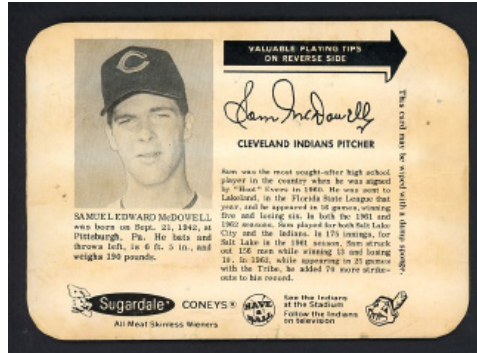

1961 PETERS MEATS MINNESOTA TWINS
Very scarce first year Minnesota Twins set in full panels (almost always found cut away from the full 13" panels). 26 card set in full color that came with Peters Franks. Blank backed issue features Killebrew, Kaat, Pascual, Ramos, Lopat, etc. Great shape - EX-MT to NR-MT. Reg. $6995.00
SPECIAL $5995.00

1963 SUGARDALE MEATS
Tough Sugardale Meats second set. Includes Indians and Pirates. We grade 14 cards VG/VG-EX with typical wear, 9 cards EX+/EX-MT or EX-MT, 7 cards FR-GD or GD, 1 PR (Schofield). 6 of the cards (the better condition ones, generally) have square corners, not rounded like they normally are. **$7495.00**