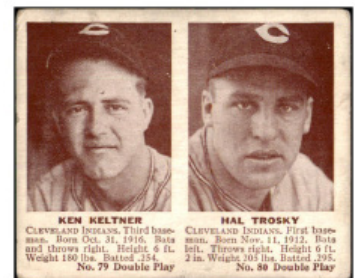

1941 DOUBLE PLAY

29 Orenge/Moore.....	NR-MT	$40.00; SGC 6
		EX/NM 52.00
55 Higgins/Bartell.....	GD-VG	13.00
139 Arnovich/Hubbell.....	SGC 1 PR	48.00