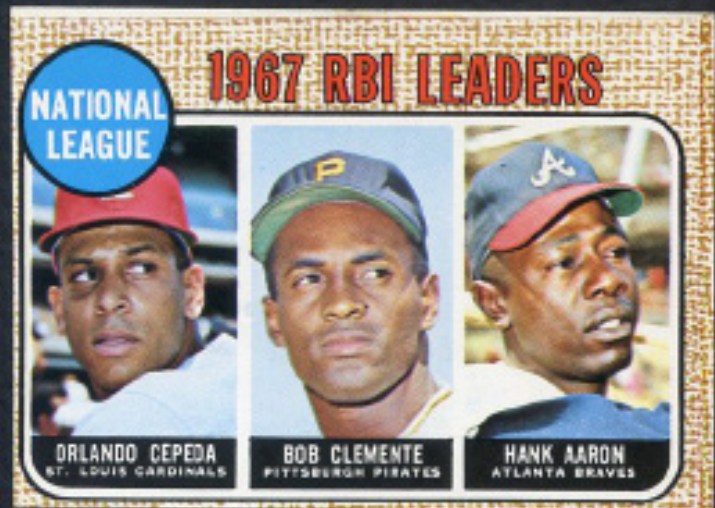

LEAGUE LEADERS

1961 Topps

- 1 N.L. Batting (Mays Clemente) .... EX-MT 32.00; EX 16.00; VG-EX 13.00; VG 8.00
- 42 A.L. Batting (Minoza) ..... VG-EX 4.00
- 43 N.L. Home Run (Banks Aaron)..... EX-MT 22.00; EX 12.00; VG-EX 10.00
- 45 N.L. ERA (Drysdale) ..... EX-MT 10.00; EX 3.25
- 46 A.L. ERA (Bunning) ..... EX-MT 6.00; VG-EX 2.75
- 47 N.L. Wins (Spahn)..... EX-MT 10.00; EX 5.00
- 48 A.L. Wins (J. Perry)..... EX-MT 5.50; EX 3.25; VG-EX 3.00; VG 2.75
- 49 N.L. Strike Outs (Koufax Drysdale) ..... EX-MT 18.00; EX 10.00; VG-EX 9.00
- 50 A.L. Strike Outs (Bunning Wynn) ..... NR-MT 7.25; EX-MT 6.00; VG-EX 3.00

1962 Topps

- 51 A.L. Batting (Kaline)..... EX $3.25; VG-EX 2.75
- 52 N.L. Batting (Clemente) ..... PGS 6 EX-MT 59.00; EX-MT 20.00; VG-EX 12.00
- 54 N.L. Home Run (Mays Robinson) ..... EX-MT 14.00; VG-EX 10.00
- 55 A.L. ERA (Pappas)..... NR-MT 7.25; EX-MT 5.50; EX 3.25; VG-EX 2.75
- 56 N.L. ERA (Spahn) .... NR-MT 7.25; EX-MT 5.50; EX 3.25
- 57 A.L. ERA (Ford Bunning).....NR-MT 9.00
- 58 N.L. Wins (Spahn)..... NR-MT 12.00; EX-MT 10.00; VG-EX 2.75
- 59 A.L. Strike Outs (Ford Bunning) ..... NR-MT 7.25; EX-MT 6.00; EX 3.25
- 60 N.L. Strike Outs (Koufax Drysdale) .....NR-MT 20.00; EX-MT 16.00

1963 Topps

- 1 N.L. Batting (Musial Aaron) ..... EX $12.00
- 4 A.L. Home Run (Killebrew Maris)..... EX-MT 14.00; EX 10.00; VG-EX 7.50
- 5 N.L. ERA (Koufax Gibson Drysdale) ..... EX-MT 21.00
- 6 A.L. ERA (Ford) ..... EX-MT 10.00; VG-EX 5.00
- 7 N.L. Wins (Drysdale)..... EX-MT 10.00; VG-EX 5.00
- 8 A.L. Wins (Bunning)..... EX-MT 10.00
- 9 N.L. Strike Outs (Koufax Gibson) NR-MT 38.00; EX 15.00
- 10 A.L. Strike Outs (Bunning)..... EX 6.00

1964 Topps

- 1 N.L. ERA (Koufax) ..... NR-MT $32.00; EX-MT 25.00
- 2 A.L. ERA ..... EX 5.00; VG 3.50
- 3 N.L. Wins (Koufax Spahn) ..... EX-MT 35.00
- 4 A.L. Wins (Ford)..... VG-EX 5.00
- 5 N.L. Strike Outs (Koufax Drysdale) ..... NR-MT 18.00; EX-MT 15.00; VG-EX 6.00
- 6 A.L. Strike Outs (Bunning)..... EX-MT 10.00
- 7 N.L. Batting (Clemente Aaron) ... EX-MT 30.00; EX 15.00; VG-EX 13.00

- 8 A.L. Batting (Yastrzemski Kaline) EX-MT 20.00; EX 12.50
- 10 A.L. Home Run (Killebrew) ..... EX 8.00
- 11 N.L. RBI (Aaron) ..EX-MT 25.00; EX 16.00; VG-EX 12.00

1965 Topps

- 1 A.L. Batting (Oliva Robinson) .....NR-MT $26.00; EX-MT 14.00; EX 12.00; VG-EX 8.00
- 2 N.L. Batting (Clemente Aaron) ... EX-MT 40.00; EX 20.00; VG-EX 15.00
- 6 N.L. RBI (Mays)..... EX-MT 20.00; EX 12.00; VG-EX 10.00
- 7 A.L. ERA (Chance) ..... EX-MT 6.00; VG-EX 1.75
- 11 A.L. Strike Outs (Downing) ..... EX-MT 7.00; VG-EX 1.75
- 12 N.L. Strike Outs (Gibson)..... VG-EX 6.00

1966 Topps

- 215 N.L. Batting (Clemente Aaron Mays)...EX-MT $345.00; EX 194.00; VG-EX 155.00; GD-VG 78.00
- 219 N.L. RBI (Mays Robinson) .EX-MT 25.00; VG-EX 10.00
- 221 N.L. ERA (Koufax Marichal) ..... EX 8.00; VG-EX 6.00
- 222 A.L. ERA (McDowell) ..... VG-EX 5.00
- 223 N.L. Wins (Koufax Drysdale) .... EX-MT 20.00; EX 9.00; VG-EX 7.00; VG 5.50
- 225 N.L. Strike Outs (Koufax Gibson) ..... EX-MT 30.00; VG-EX 10.00
- 226 A.L. Strike Outs (McDowell) ..... EX-MT 6.00; EX 5.00

1967 Topps