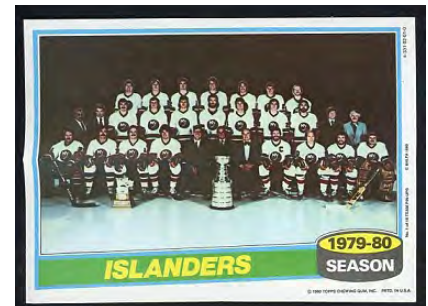

1981 TOPPS HOCKEY TEAM POSTERS SET EX-MT/NR-MT 445352

Complete set of 16 team posters in EX-MT/NR-MT condition overall. $25.00