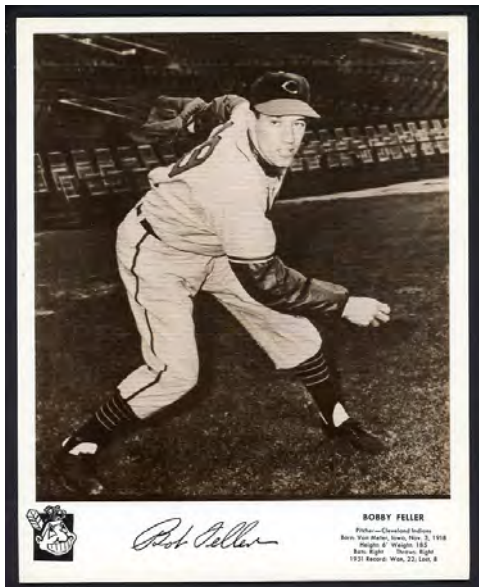

THE GREAT NORTHWEST FOOD COLLECTION

On our recent West Coast buying trip we bought one of the country's premier food set collections. Cards were issued with cereal, chocolate, hot dogs, dog food, cookies, milk, etc.

1953 DIXIE LIDS

Tough set. 24 card set issued by Borden's Ice Cream. Tough to find in decent shape – these are mainly EX+ to EX-MT. They came in 2 sizes – 2-1/4" and 2-11/16" in diameter. Our set has 4 of the smaller ones, the rest larger version. Includes Spahn, Ashburn, Jensen, Irvin, Kiner, Roe, Kluszewski, Schoendienst, Shantz, Slaughter, Reynolds, Fox, Lemon, etc. **$4995.00**