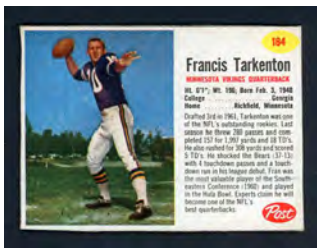

1962 POST FOOTBALL

- 1 Dan Currie Packers.....NR-MT $19.00; VG-EX 14.00
- 4 Forrest Gregg Packers .....NR-MT 16.00
- 6 Paul Hornung Packers .....EX-MT 28.00
- 7 Henry Jordan Packers .....NR-MT 18.00
- 8 Jerry Kramer Packers .....NR-MT 60.00; EX-MT 50.00
- 10 Tom Moore Packers .....EX-MT 179.00
- 16 Erich Barnes Giants.....VG-EX 6.00
- 17 Roosevelt Brown Giants .....EX-MT 10.00
- 18 Bob Gaiters Giants .....VG-EX 6.00
- 19 Rosie Grier Giants .....EX-MT 25.00; VG 8.00
- 20 Sam Huff Giants .....NR-MT 24.00; EX-MT 18.00; VG-EX 12.00
- 23 Dick Lynch Giants.....EX 26.00
- 24 Joe Morrison Giants.....NR-MT 75.00; GD-VG 25.00
- 25 Dick Nolan Giants .....NR-MT 60.00; EX 30.00

- 26 Andy Robustelli Giants .....NR-MT 16.00
- 27 Kyle Rote Giants .....GD-VG 4.00
- 28 Del Shofner Giants .....VG-EX 6.00
- 29 Y.A. Tittle Giants .....EX-MT 120.00
- 30 Alex Webster Giants .....NR-MT 10.00; VG-EX 6.00; GD-VG 4.00
- 31 Billy Ray Barnes Eagles .....EX 7.00
- 32 Maxie Hughan Eagles.....VG-EX 6.00
- 33 Chuck Bednarik Eagles .....NR-MT 16.00
- 37 Sonny Jurgensen Eagles...EX-MT 20.00
- 41 Jess Richardson Eagles .NR-MT 110.00; EX-MT 75.00; VG 35.00
- 45 Ed Khayat Eagles .....VG-EX 6.00
- 48 Jim Gibbons Lions .....NR-MT 60.00; EX 30.00
- 50 Alex Karras Lions.....EX-MT 20.00
- 52 Yale Lary Lions ...EX-MT 14.00; VG 8.00
- 59 Joe Schmidt Lions .....NR-MT 105.00
- 62 Galen Fiss Browns.....EX-MT 50.00
- 64 Jim Houston Browns.....NR-MT 8.00
- 68 John Morrow Browns.....NR-MT 12.00; EX-MT 8.00
- 69 Bernie Parish Browns.....VG-EX 6.00
- 71 Rey Renfro Browns .....VG 6.00
- 72 Dick Schafrath Browns .....EX 9.00
- 75 Paul Wiggin Browns.....EX-MT 30.00; GD-VG 14.00
- 76 Raymond Berry Colts .....NR-MT 23.00
- 83 Jim Mutscheller Colts .....EX 8.00
- 87 Bill Pellington Colts.....NR-MT 12.00; EX-MT 8.00
- 89 Dick Szymanski Colts.....EX 8.00

- 90 John Unitas Colts .....NR-MT 45.00
- 91 Bruce Bosley 49ers.....VG 5.00
- 97 Jim Johnson 49ers.....NR-MT 70.00
- 104 Monty Stickles 49ers .....VG-EX 6.00
- 106 Doug Atkins Bears .....NR-MT 18.00; EX-MT 13.00
- 111 Mike Ditka Bears .....EX 90.00
- 113 Willie Galimore Bears .....NR-MT 12.00; VG 6.00
- 115 Stan Jones Bears.....NR-MT 17.00; EX-MT 12.00
- 124 Mike Henry Steelers .....EX_MT 8.00
- 126 Bobby Layne Steelers.....NR-MT 30.00; EX-MT 20.00
- 127 Gene Lipscomb Steelers .VG-EX 10.00
- 128 Lou Michaels Steelers .....NR-MT 12.00; EX-MT 8.00; VG-EX 6.00
- 130 John Reger Steelers .....GD-VG 4.00
- 131 Mike Sandusky Steelers .....VG-EX 6.00
- 133 Tom Tracy Steelers .....NR-MT 11.00
- 135 Frank Clarke Cowboys.....EX-MT 80.00
- 140 Bill Howton Cowboys .....VG 8.00
- 142 Don Meredith Cowboys ..EX-MT 50.00; EX 30.00; VG-EX 25.00
- 143 Dick Moegle Cowboys .....NR-MT 12.00; EX-MT 10.00
- 144 Don Perkins Cowboys.....EX-MT 18.00
- 146 J.W. Lockett Cowboys.....EX 8.00
- 148 John David Crow Cardinals .....EX 9.00; VG-EX 7.00
- 150 Frank Fuller Cardinals .....VG 5.00
- 152 Jimmy Hill Cardinals .....NR-MT 12.00;