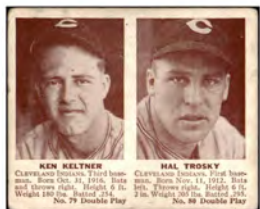

1941 DOUBLE PLAY

- 29 Joe Orengo/Joe Moore Giants ..... NR-MT $40.00
- 35 Bob Klinger/Stanley Brown Pirates ..... VG-EX 19.00
- 55 Pinky Higgins/Dick Bartell Tigers ..... GD-VG 13.00
- 103 Bill Lee/Phil Cavarretta Cubs ..... SGC 2.5 GD-VG 25.00
- 113 Frank Crosetti/Johnny Sturm Yankees ..... VG-EX 48.00
- 139 Morris Arnovich/Carl Hubbell Giants...SGC 1 PR 48.00