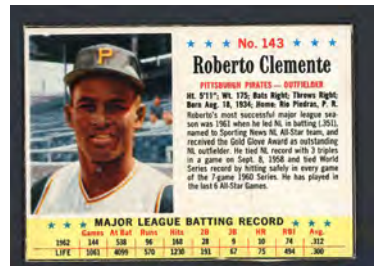

1963 POST BASEBALL

- 5 Harmon Killebrew Twins ..... GD-VG $5.00
- 6 Lenny Green Twins ..... VG-EX 25.00
- 17 Yogi Berra Yankees ..... VG-EX 19.00
- 28 Leon Wagner Angels (.272) ..... EX-MT 49.00
- 46 Norm Cash Tigers..... EX-MT 29.95
- 48 Dick McAuliffe Tigers..... VG-EX 34.95
- 50 Rocky Colavito Tigers ..... EX-MT 25.00
- 51 Al Kaline Tigers..... EX-MT 50.00; VG-EX 22.00
- 59 Brooks Robinson Orioles.....VG 10.00
- 118 Duke Snider Dodgers.....VG-EX 25.00
- 121 Sandy Koufax Dodgers.....EX 55.00
- 129 Jerry Lynch Reds .....GD-VG 10.00
- 131 Frank Robinson Reds .....GD-VG 12.00
- 140 Don Hoak Pirates..... VG-EX 25.00
- 142 Bill Virdon Pirates.....EX 40.00; VG 20.00
- 143 Roberto Clemente Pirates ..... EX-MT 95.00; VG-EX 59.95
- 151 Eddie Mathews Braves .... VG-EX 25.00
- 153 Del Crandall Braves ..... EX 24.95
- 158 Bill White Cardinals. VG tape back 2.00
- 166 Bob Gibson Cardinals..... VG-EX 75.00; FR-GD 22.00
- 169 Ernie Banks Cubs ..... EX 19.95
- 170 Ron Santo Cubs ..... VG-EX 30.00
- 176 Dick Bertell Cubs ..... VG-EX 19.95
- 181 Tony Gonzalez Phillies..... EX-MT 35.00
- 193 Gil Hodges Mets ..... EX 35.00
- 197 Richie Ashburn Mets..... EX 39.95

- 199 Rod Kanehl Mets ..... VG-EX 49.00
- **EX-MT @ $6.50 each:** 25, 31, 40, 42, 44, 55, 63, 72, 79, 85, 90, 92, 110, 111, 116, 122, 133, 134, 164, 177, 179, 180, 183, 184
- **EX-MT @ $7.50 each:** 145
- **EX-MT @ $9.50 each:** 160
- **EX-MT @ $10.00 each:** 43, 113, 154, 156
- **EX-MT @ $10.95 each:** 66
- **EX-MT @ $12.50 each:** 8, 68
- **EX-MT @ $15.00 each:** 14, 132, 138, 148, 165, 167
- **EX-MT @ $19.95 each:** 62, 105
- **EX @ $3.00 each:** 29, 33, 41, 47, 54, 60, 67, 73, 74, 76, 78, 81, 82, 83, 91, 93, 96, 99, 103, 110, 125, 126, 134, 136, 137, 150, 157, 159, 168, 185, 189, 194
- **EX @ $5.00 each:** 20, 43, 145, 163
- **EX @ $6.50 each:** 21, 88
- **EX @ $7.50 each:** 144
- **EX @ $9.00 each:** 154
- **EX @ $10.00 each:** 10, 19, 94, 109, 114, 115
- **EX @ $11.50 each:** 18
- **EX @ $12.00 each:** 155
- **EX @ $19.00 each:** 51, 147
- **VG-EX @ $2.50 each:** 2, 3, 27, 35, 40, 45, 52, 56, 58, 65, 75, 76, 77, 84, 95, 102, 111, 122, 125, 127, 137, 146, 149, 157, 175, 191
- **VG-EX @ $4.00 each:** 20, 124
- **VG-EX @ $5.00 each:** 34
- **VG-EX @ $8.00 each:** 7, 23, 101
- **VG-EX @ $9.00 each:** 173
- **VG-EX @ $10.00 each:** 12
- **VG-EX @ $12.00 each:** 94
- **VG-EX @ $15.00 each:** 9, 190
- **VG @ $1.95 each:** 11, 22, 32, 89, 136, 185, 186, 192
- **VG @ $2.50 each:** 120
- **VG @ $3.00 each:** 57, 198
- **VG @ $3.50 each:** 107
- **VG @ $5.00 each:** 112
- **VG @ $6.00 each:** 24, 37, 130, 165
- **GD-VG @ $1.00 each:** 161