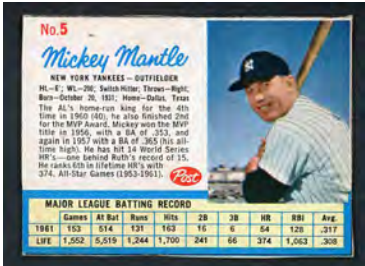

POST CEREAL BASEBALL

1961 Post

4 Mickey Mantle Yankees..EX-MT glue back	79.00
145 Willie Mays Giants.....	EX-MT 44.00

1962 Post

5 Mickey Mantle Yankees....	EX-MT 175.00;
	EX-MT ad 155.00; EX 100.00;
	VG-EX 75.00; VG ad 48.00
6 Roger Maris Yankees.....	EX 18.00;
	VG-EX 15.00

7 Yogi Berra Yankees.....	VG-EX 20.00
9 Whitey Ford Yankees.....	EX-MT 20.00
29 Brooks Robinson Orioles...	EX-MT 14.00
61 Carl Yastrzemski Red Sox EX-MT 35.00;	EX 20.00; VG-EX 17.00
69 Marty Keough Senators.....	EX-MT 42.00
85 Harmon Killebrew Twins...	EX-MT 12.00;
	VG-EX 6.00
109 Sandy Koufax Dodgers.....	EX 30.00;
	VG-EX 25.00
122 Frank Robinson Reds.....	EX-MT 30.00;
	EX 20.00

125 Jim Brosnan Reds.....	EX-MT 36.00
131 Willie McCovey Giants.....	EX 60.00;
	VG-EX 50.00
136 Orlando Cepeda Giants...	EX-MT 12.00
140 Juan Marichal Giants.....	VG-EX 39.00
142 Willie Mays Giants.....	VG-EX 30.00;
	GD-VG 15.00
147 Eddie Mathews Braves.....	EX-MT 14.00
149 Hank Aaron Braves.....	EX 36.00;
	VG-EX 30.00; VG 25.00; GD-VG 20.00
173 Roberto Clemente Pirates.....	EX-MT
	80.00; EX 60.00; VG-EX 50.00;
	GD-VG 25.00

1962 Lot of 50 different in EX-MT including Killebrew, B. Robinson, Mathews, etc.	$219.95
1962 Lot of 40 different in VG-EX/EX including Killebrew, Snider, B. Robinson, Cepeda, etc.	$107.95
1962 Lot of 42 different in VG-EX/EX including Torre, Kaline, Killebrew, Ashburn, etc.	$111.95
1962 Lot of 42 different in VG-EX/EX including Fox, Santo, Colavito, Killebrew, etc.	$110.95
1962 Lot of 35 different in VG and below including B. Robinson, Killebrew, Ford, Hodges, etc.	$54.95
1962 Lot of 36 different in VG and below including Coleman #116, Drysdale, Mathews, etc.	$55.95
1963 Lot of 41 different in EX-MT including Cepeda, White, K. Boyer, Groat, etc.	$149.95
1963 Lot of 41 different in EX-MT including Wynn, Roberts, Skowron, Adcock, etc.	$149.95

Post Cereal Lots

1961 Lot of 46 different in EX-MT including Bunning, Wilhelm, Schoendienst, Snider, etc.	$172.95
1961 Lot of 53 different in VG-EX/EX including Hodges, Snider, Roberts, Kaline, etc.	$89.95
1962 Lot of 48 different in EX-MT including B. Robinson, Ashburn, Mazerowski, Cepeda, etc.	$209.95