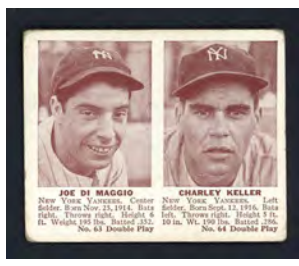

1941 Double Play #63/64 Joe DiMaggio GD-VG/VG light crease \$495.00

1945 Leister Joe DiMaggio NR-MT \$495.00

1909-11 T206 John McGraw GD-VG \$175.00

1948 Bowman #4 Johnny Mize rookie PSA 5 EX. \$225.00

1909-11 T206 John McGraw. \$295.00