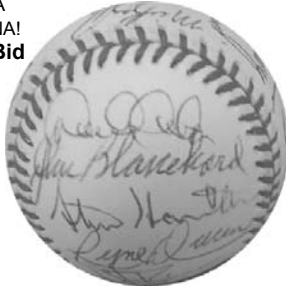

KIT YOUNG'S MAJOR AUCTION

AUCTION ENDS TUESDAY SEPTEMBER 23RD

Auction closes Tuesday, September 23rd at 7:00 pm. P.S.T. (or until phone stops ringing for 5 minutes). Please feel free to bid any time! Please Note: Due to the large number of consignments in this auction, there will be a **10% buyers fee added to all winning bids**. This fee is the lowest in the hobby. . . most auctions charge between 15% and 22%! No return privileges on graded cards. **Auction hotline is Toll-Free at 888-548-9686 (or our order line 858-259-1300, or email bids to auction@kityoung.com)**

1959 TOPPS BASEBALL SET

Popular late 1950's set loaded with Hall of Famers and stars of the day! Overall shape is VG-EX (with many better and a few less). Includes Mantle VG-EX, Mays EX, Koufax VG-EX, Maris VG-EX, Banks EX+, Aaron VG, Clemente EX+, Gibson EX/EX-MT, Campanella EX/EX-MT, Mantle A.S. VG-EX and any more!

MINIMUM BID $2395.00

NEW YORK YANKEES ALL-TIME GREATS AUTO'D BASEBALL

Rawlings Official League Ball autographed by 27 Yankees including Derek Jeter, Blanchard, Hamilton, Duren, Maas, Jeff Nelson, Bernie Williams, Torborg, Downing, Don Larsen, Lopez, Arroyo, Cardenal, Fox, Henrich, Mickey Rivers, Girardi, Siebern, Stottlemire and 8 others. EX-MT overall, includes COA from PSA/DNA!
Minimum Bid $195.00

1960 POST CEREAL MICKEY MANTLE

Powerful image of the Mick on a bright pink background! Measures 7" x 8 3/4", creasing visible on reverse around the bordered "wooden-like" frame. Overall VG/VG-EX! Awesome display piece!

MINIMUM BID $595.00

1960 TOPPS BASEBALL SET

This set is loaded with superstars and Hall of Famers. Overall grades VG-EX/EX (with many better and a few less). Includes Banks EX, Ford EX-MT, Yaz (R) EX+, Musial EX+, Aaron EX, McCovey