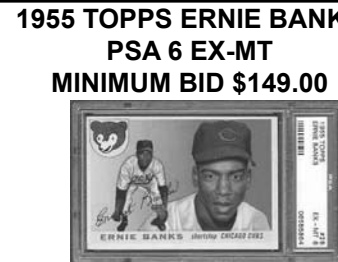

1955 TOPPS ERNIE BANKS 122
PSA 6 EX-MT
MINIMUM BID $149.00